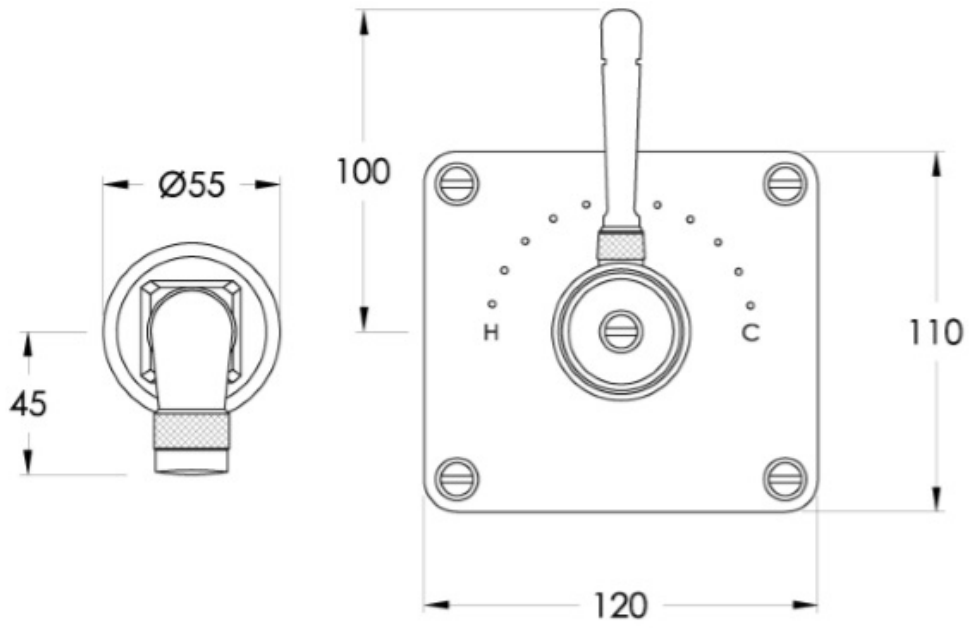

Features: 180mm fixed spout & mixer.

Finish: Available in all Brodware finishes.

Installation: Installation kit is provided and must be fitted during rough-in.

WELS: 6 STAR Rated. 4.5 L/min. Registration number TM27947

### Specifications

Brodware