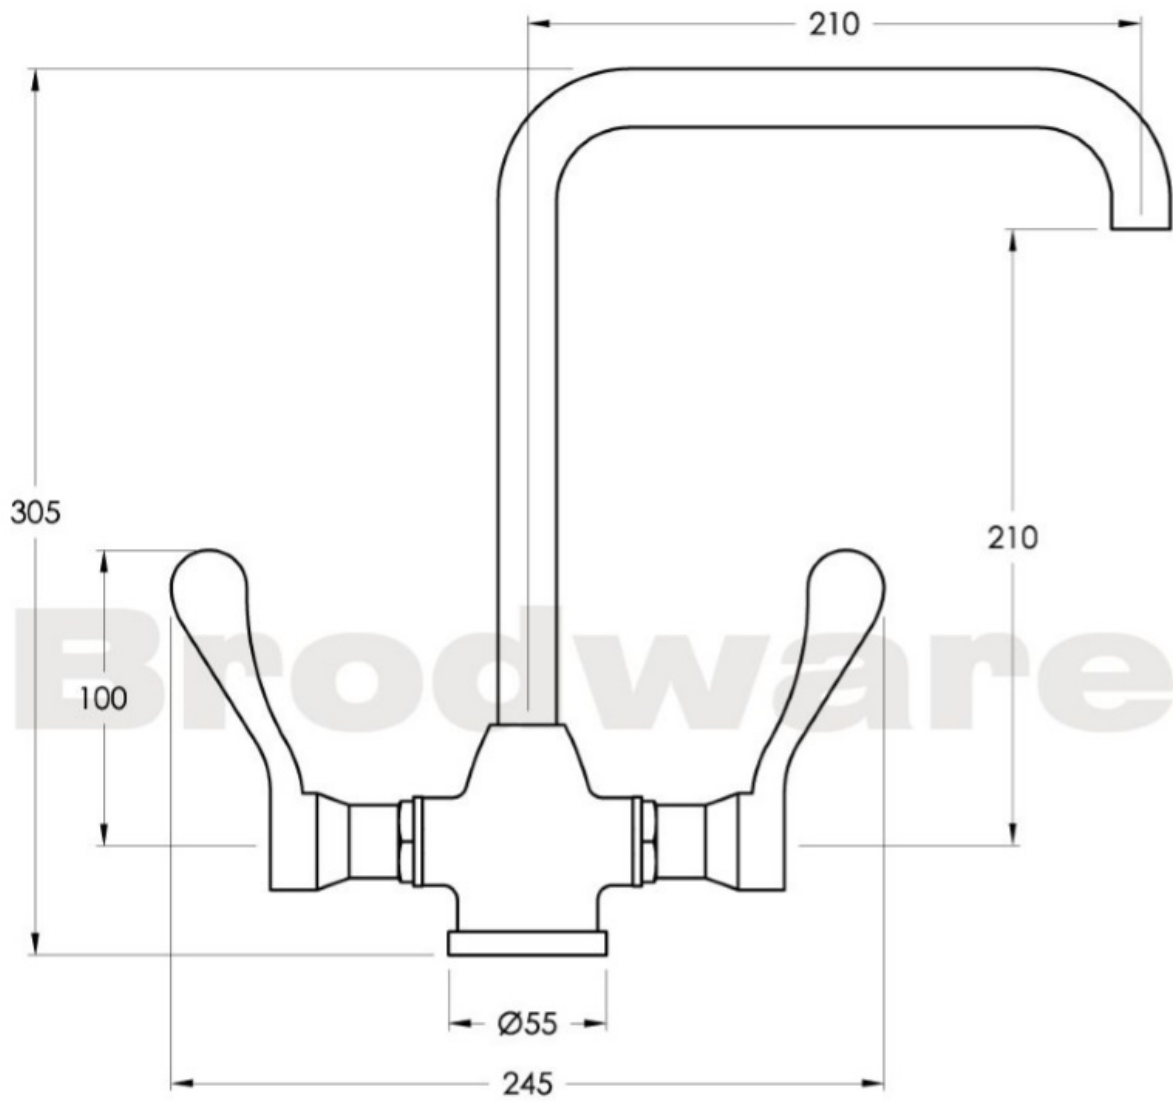

Features: Easiglide® 1/4 turn ceramic spindles. Square swivel spout. Patented Broclean® filtration system.

Finish: Available in all Brodware finishes. Handles available in Black, Red or Chrome.

Installation: Maximum bench top thickness = 25mm.

WELS: 5 STAR Rated. 6 L/min. Registration number TM29820

Specifications

Note: Mixer requires a Ø35mm hole in the bench or basin