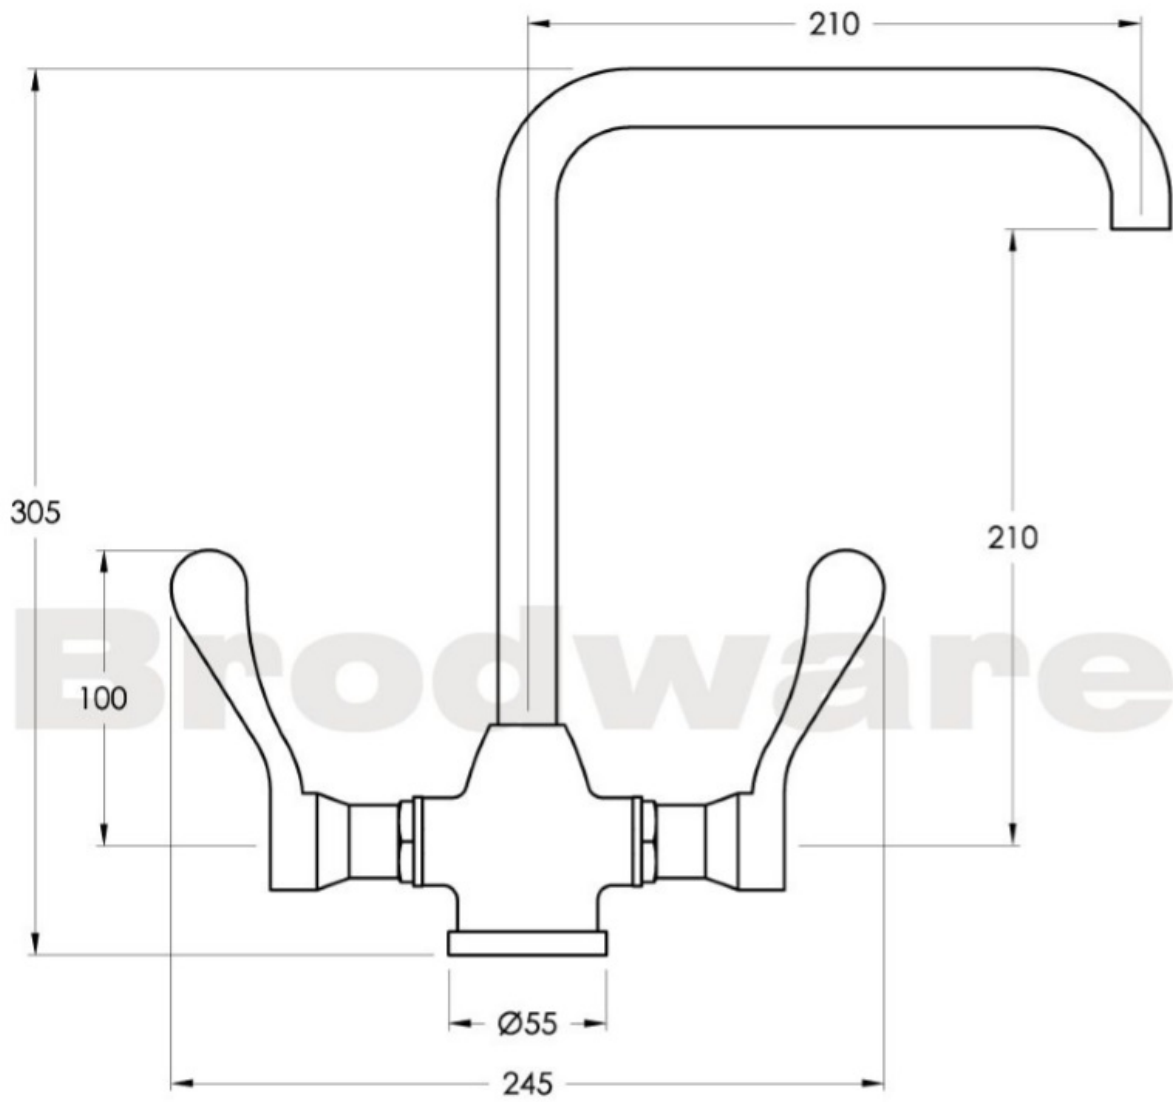

Features: Easiglide® 1/4 turn ceramic spindles. Square swivel spout. Patented Broclean® filtration system.

Finish: Available in all Brodware finishes. Handles available in Black, Red or Chrome.

Installation: Maximum bench top thickness = 25mm.

WELS: 5 STAR Rated. 6 L/min. Registration number TM29820

Specifications

Note: Mixer requires a $\varnothing 35$ mm hole in the bench or basin