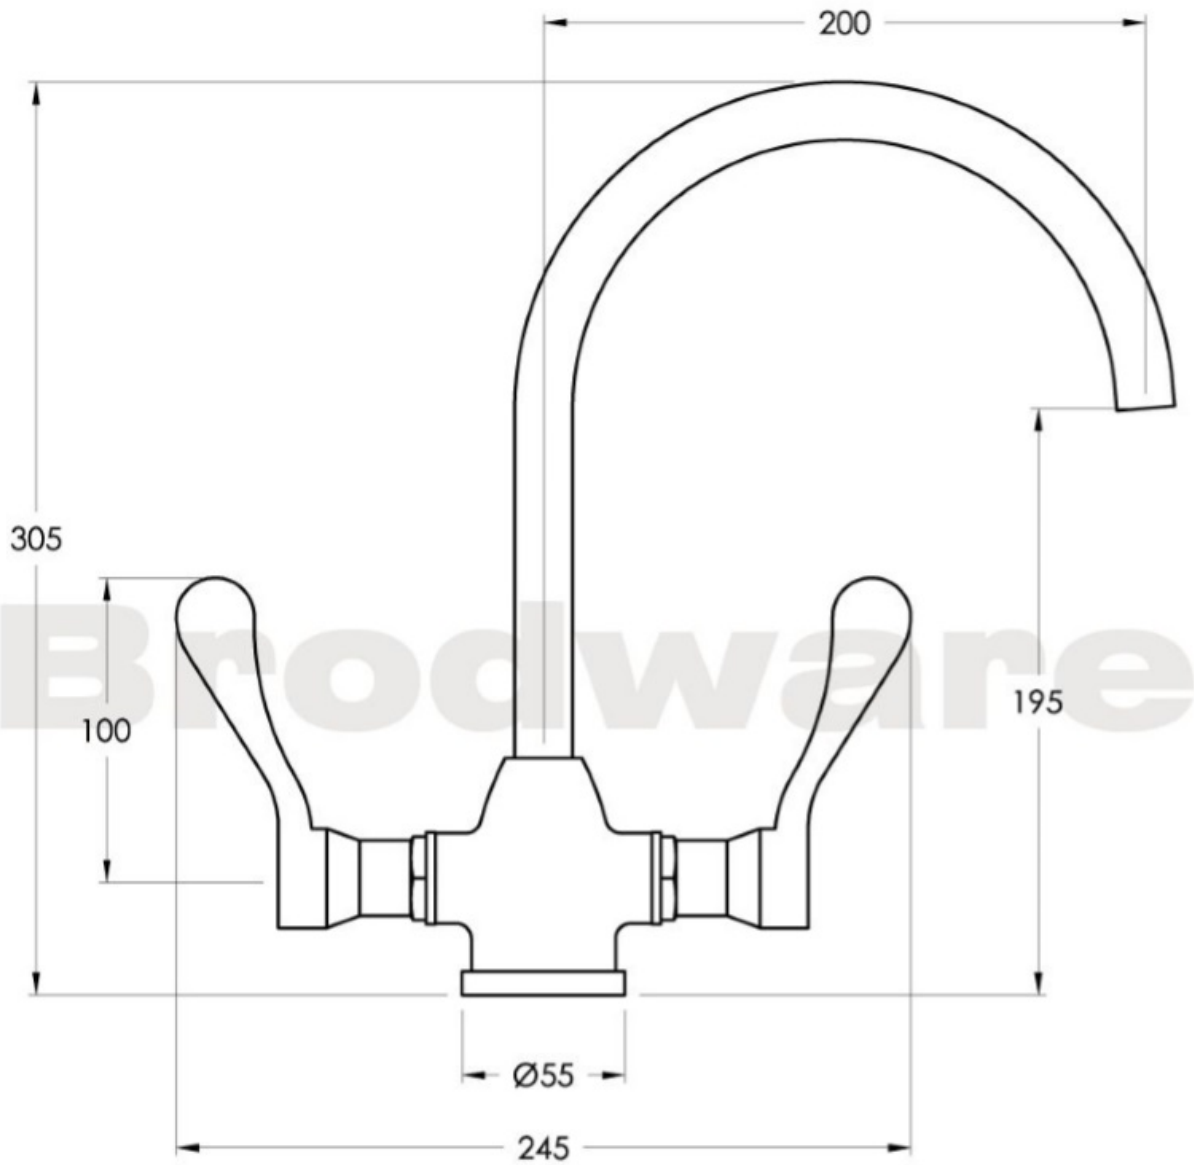

Features: Easiglide® 1/4 turn ceramic spindles. Swivel spout. Patented Broclean® filtration system.

Finish: Available in all Brodware finishes. Handles available in Black, Red or Chrome.

Installation: Maximum bench top thickness = 25mm.

WELS: 5 STAR Rated. 6 L/min. Registration number TM29821

Specifications

Note: Mixer requires a $\varnothing 35$ mm hole in the bench or basin