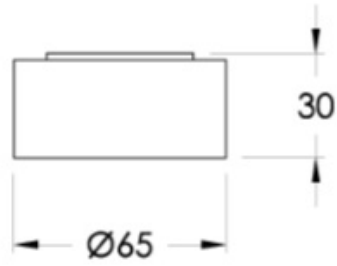

Finish: Available in all Brodware finishes.

Options: Handle also available with optional short pin lever.

Installation: Installation kit is provided and must be fitted during rough-in.

Specifications

Brodware