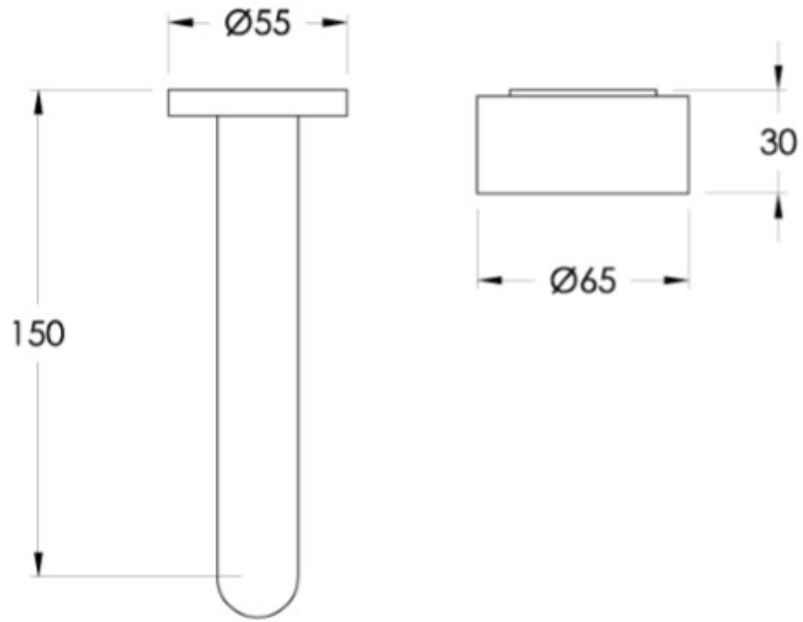

Features: 150mm fixed spout & progressive wall mixer.

Finish: Available in all Brodware finishes.

Installation: Installation kit is provided and must be fitted during rough-in.

WELS: 5 STAR Rated. 6 L/min. Registration number TM29781

Specifications

Broodware