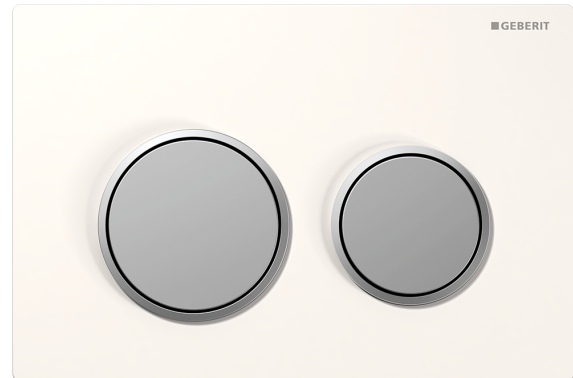

## **Kappa21- White/Matt Chrome Buttons/Matt Chrome Trim**

Dual tone textures and a choice of chrome and white finishes showcases uncomplicated design.

Dimensions: 212 x 142mm

Finishes: Also available in black/chrome trim, chrome/matt chrome trim, matt chrome/chrome trim, white/gold trim and white/chrome trim