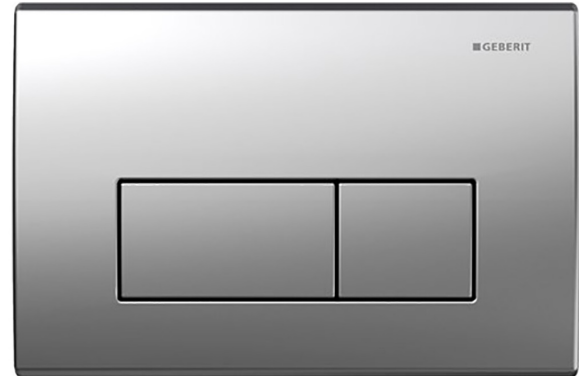

Kappa50- Matt chrome

Seamlessly integrates into the modern style of a bathroom providing symmetry and interest. Rounded profile.

Dimensions: 211 x 142mm

Finishes: Also available in Brushed stainless steel, Chrome & White