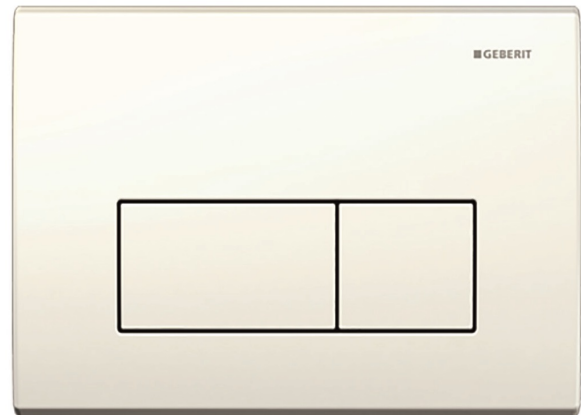

Kappa50- White

Seamlessly integrates into the modern style of a bathroom providing symmetry and interest. Rounded profile.

Dimensions: 211 x 142mm

Finishes: Also available in Brushed stainless steel, Chrome & Matt chrome