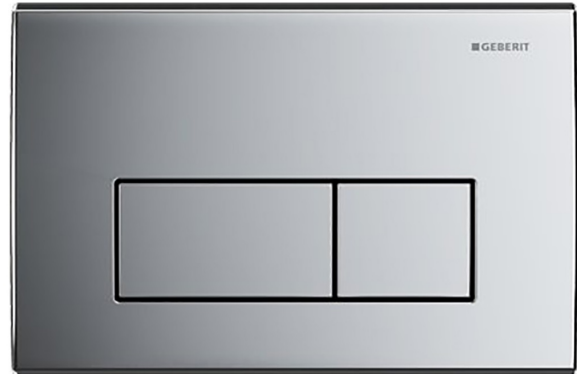

## Kappa50- Chrome

Seamlessly integrates into the modern style of a bathroom providing symmetry and interest. Rounded profile.

Dimensions: 211 x 142mm

Finishes: Also available in Brushed stainless steel, White & Matt chrome