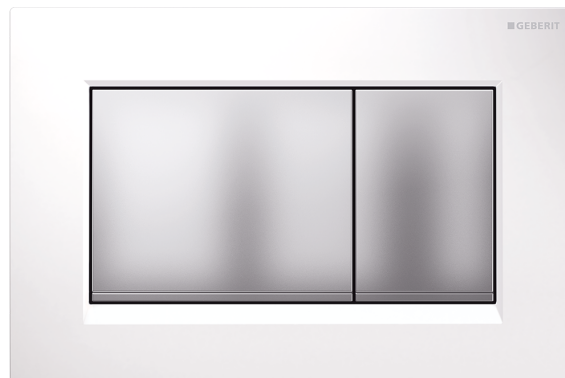

## **Sigma30 Flush Button- White/Matt Chrome Buttons/Matt Chrome Trim**

Contemporary geometric lines create a point of interest in a modern bathroom.

Dimensions: 246 x 164mm

Finishes: Also available in matt/chrome trim, white/chrome trim, black/matt chrome trim, matt/chrome trim, white/gold trim, matt black/chrome trim, matt white/chrome trim