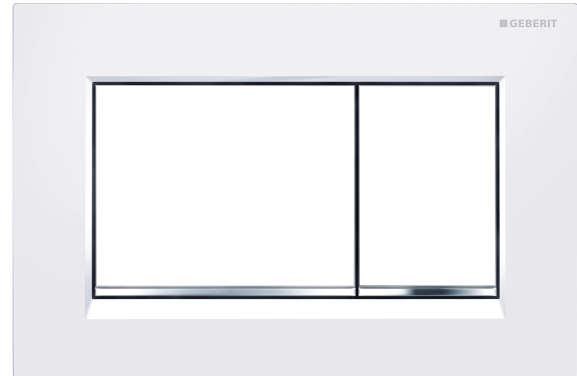

Sigma30 Flush Button- White/Chrome Trim

Contemporary geometric lines create a point of interest in a modern bathroom.

Dimensions: 246 x 164mm

Finishes: Also available in matt/chrome trim, black/chrome trim, white/matt chrome buttons/matt chrome trim, matt/chrome trim, white/gold trim, matt black/chrome trim, matt white/chrome trim