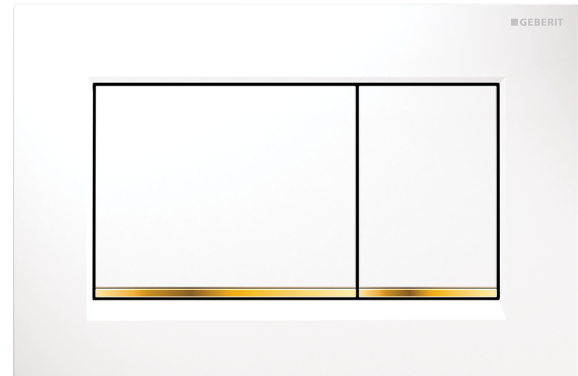

Sigma30 Flush Button- White/Gold Trim

Contemporary geometric lines create a point of interest in a modern bathroom.

Dimensions: 246 x 164mm

Finishes: Also available in matt/chrome trim, white/chrome trim, white/matt chrome buttons/matt chrome trim, matt/chrome trim, black/chrome trim, matt black/chrome trim, matt white/chrome trim